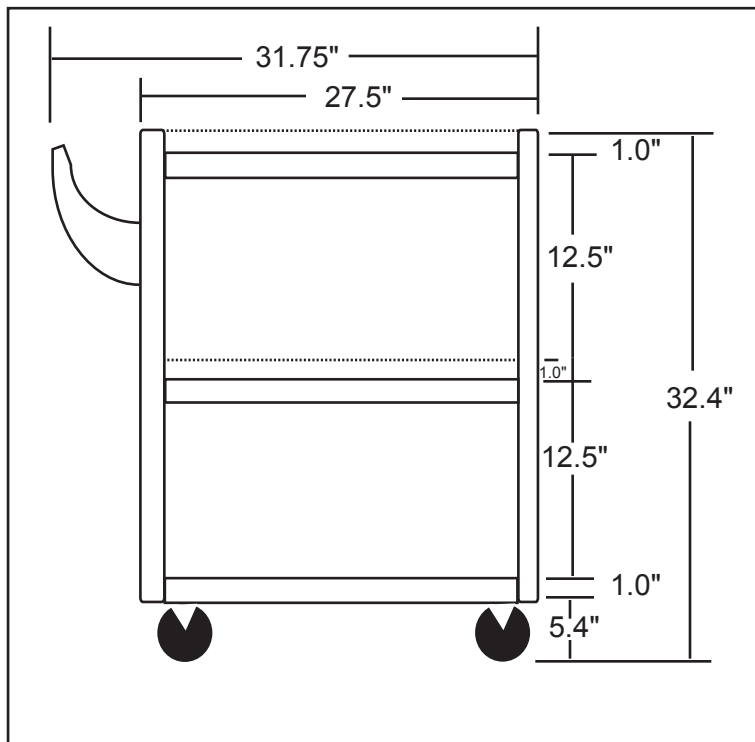

Stainless Steel Bus Cart

Model Number: SSBC-300

SIDE VIEW

TOP VIEW