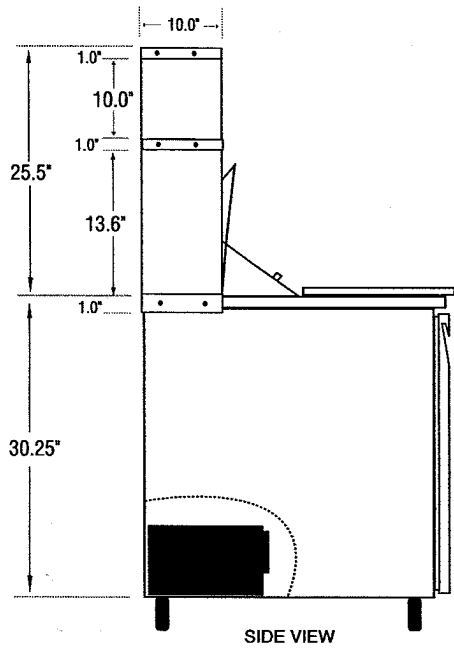

Sandwich/Salad Preparation Unit Service Shelf

- *Knockdown type
- *Stainless steel
- *Available to use as single or double shelf
- *Heavy duty construction

(screws INCLUDED, assembly required)

Pictured: JSP-4812 w/ OSS-48

	Part No.	Description
JSP-2708	OSS-27	Overhead service shelf, double, all welded, 27" wide
JSP-4812	OSS-48	Overhead service shelf, double, all welded, 48" wide
JSP-6016	OSS-60	Overhead service shelf, double, all welded, 60" wide
JSP-7218	OSS-72	Overhead service shelf, double, all welded, 72" wide