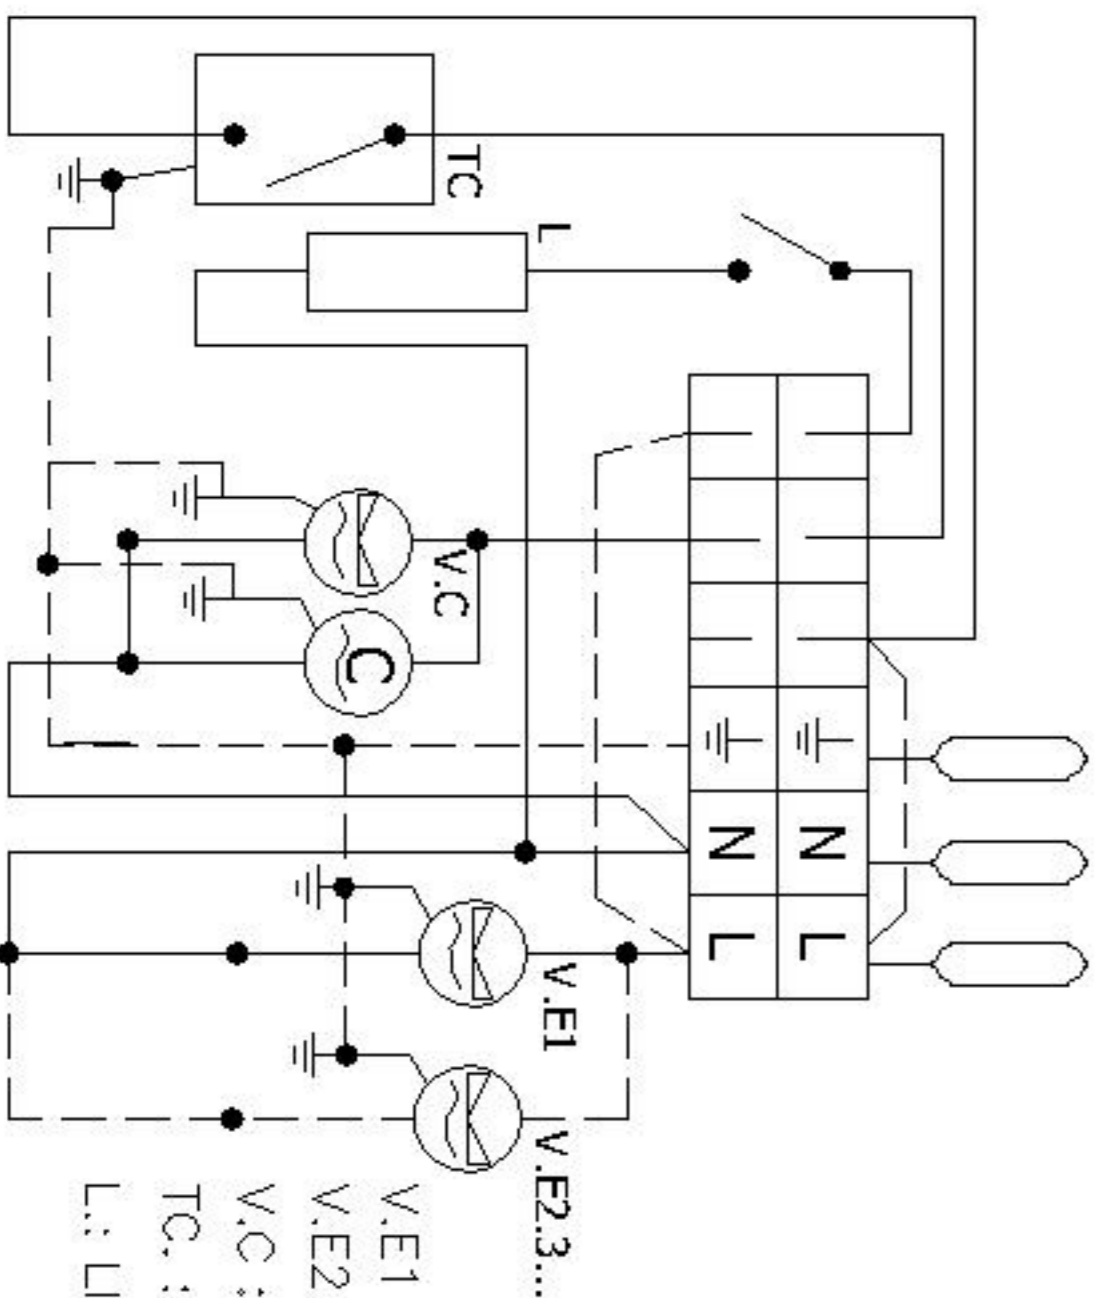

CIRCUIT DIAGRAM

MODEL : J1GR-10S
J1GR-15S

V.E1 : EVAPORATOR FAN MOTOR1
V.E2.3... : EVAPORATOR FAN MOTOR2.3...
V.C : COMPRESSOR & CONDENSER FAN MOTOR
TC. : THERMOSTAT
L.: LIGHT

Jimex Corp. J1GR-10S/15S DIAGRAM (C.10/2006)