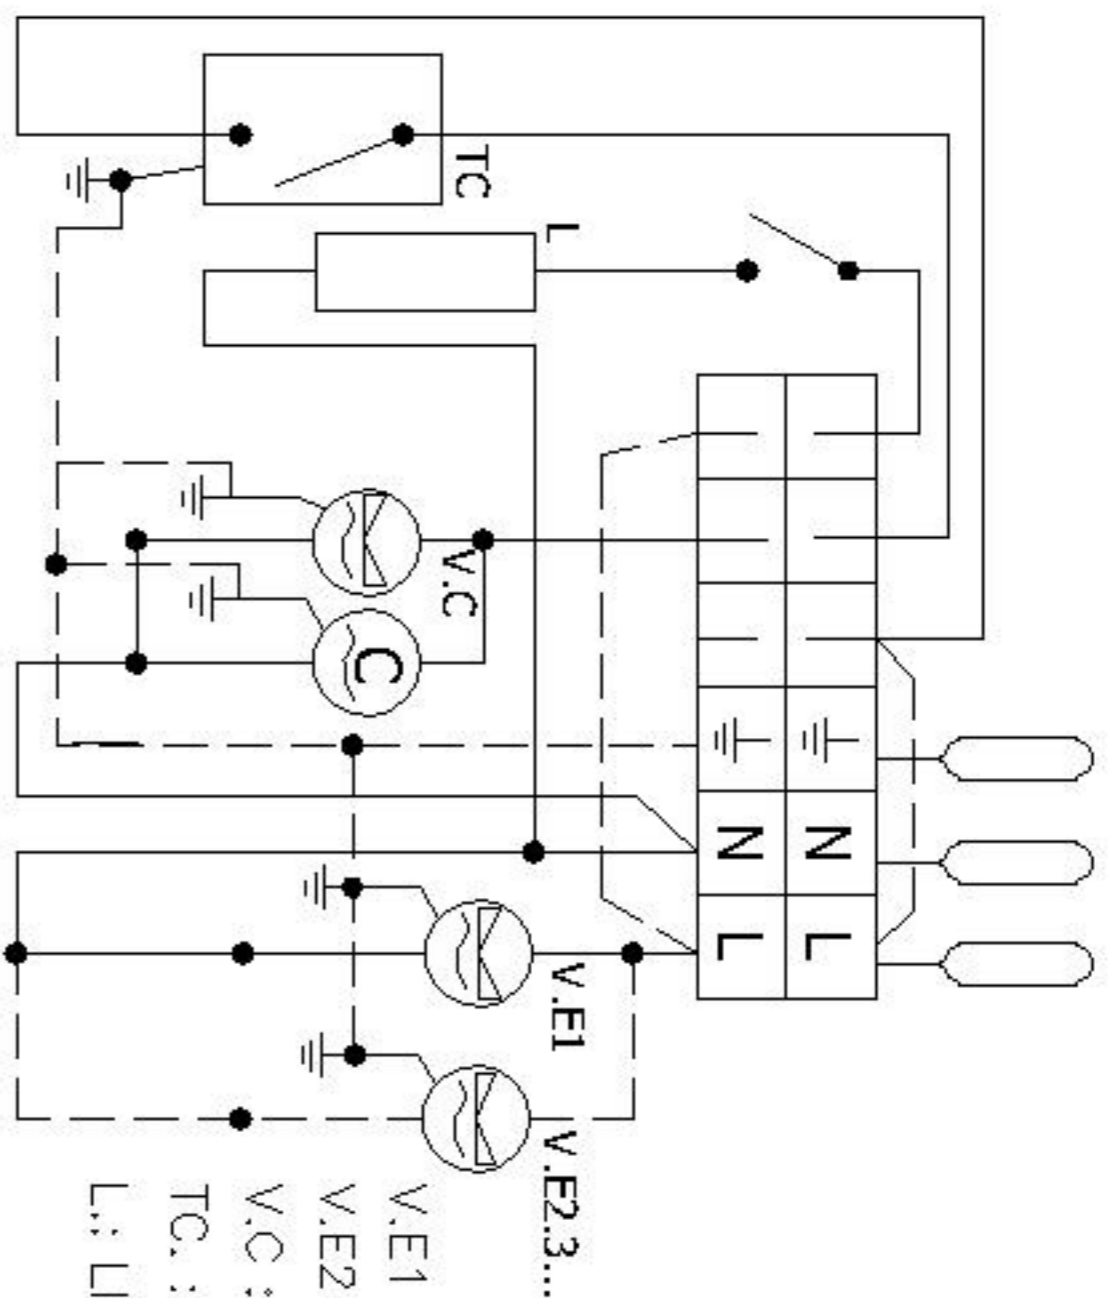

CIRCUIT DIAGRAM

MODEL : J1GR-10S
J1GR-15S

V.E1 : EVAPORATOR FAN MOTOR1
V.E2.3... : EVAPORATOR FAN MOTOR2.3...
V.C : COMPRESSOR & CONDENSER FAN MOTOR
TC. : THERMOSTAT
L.: LIGHT

Jimex Corp. J1GR-10S/15S DIAGRAM (C.10/2006)