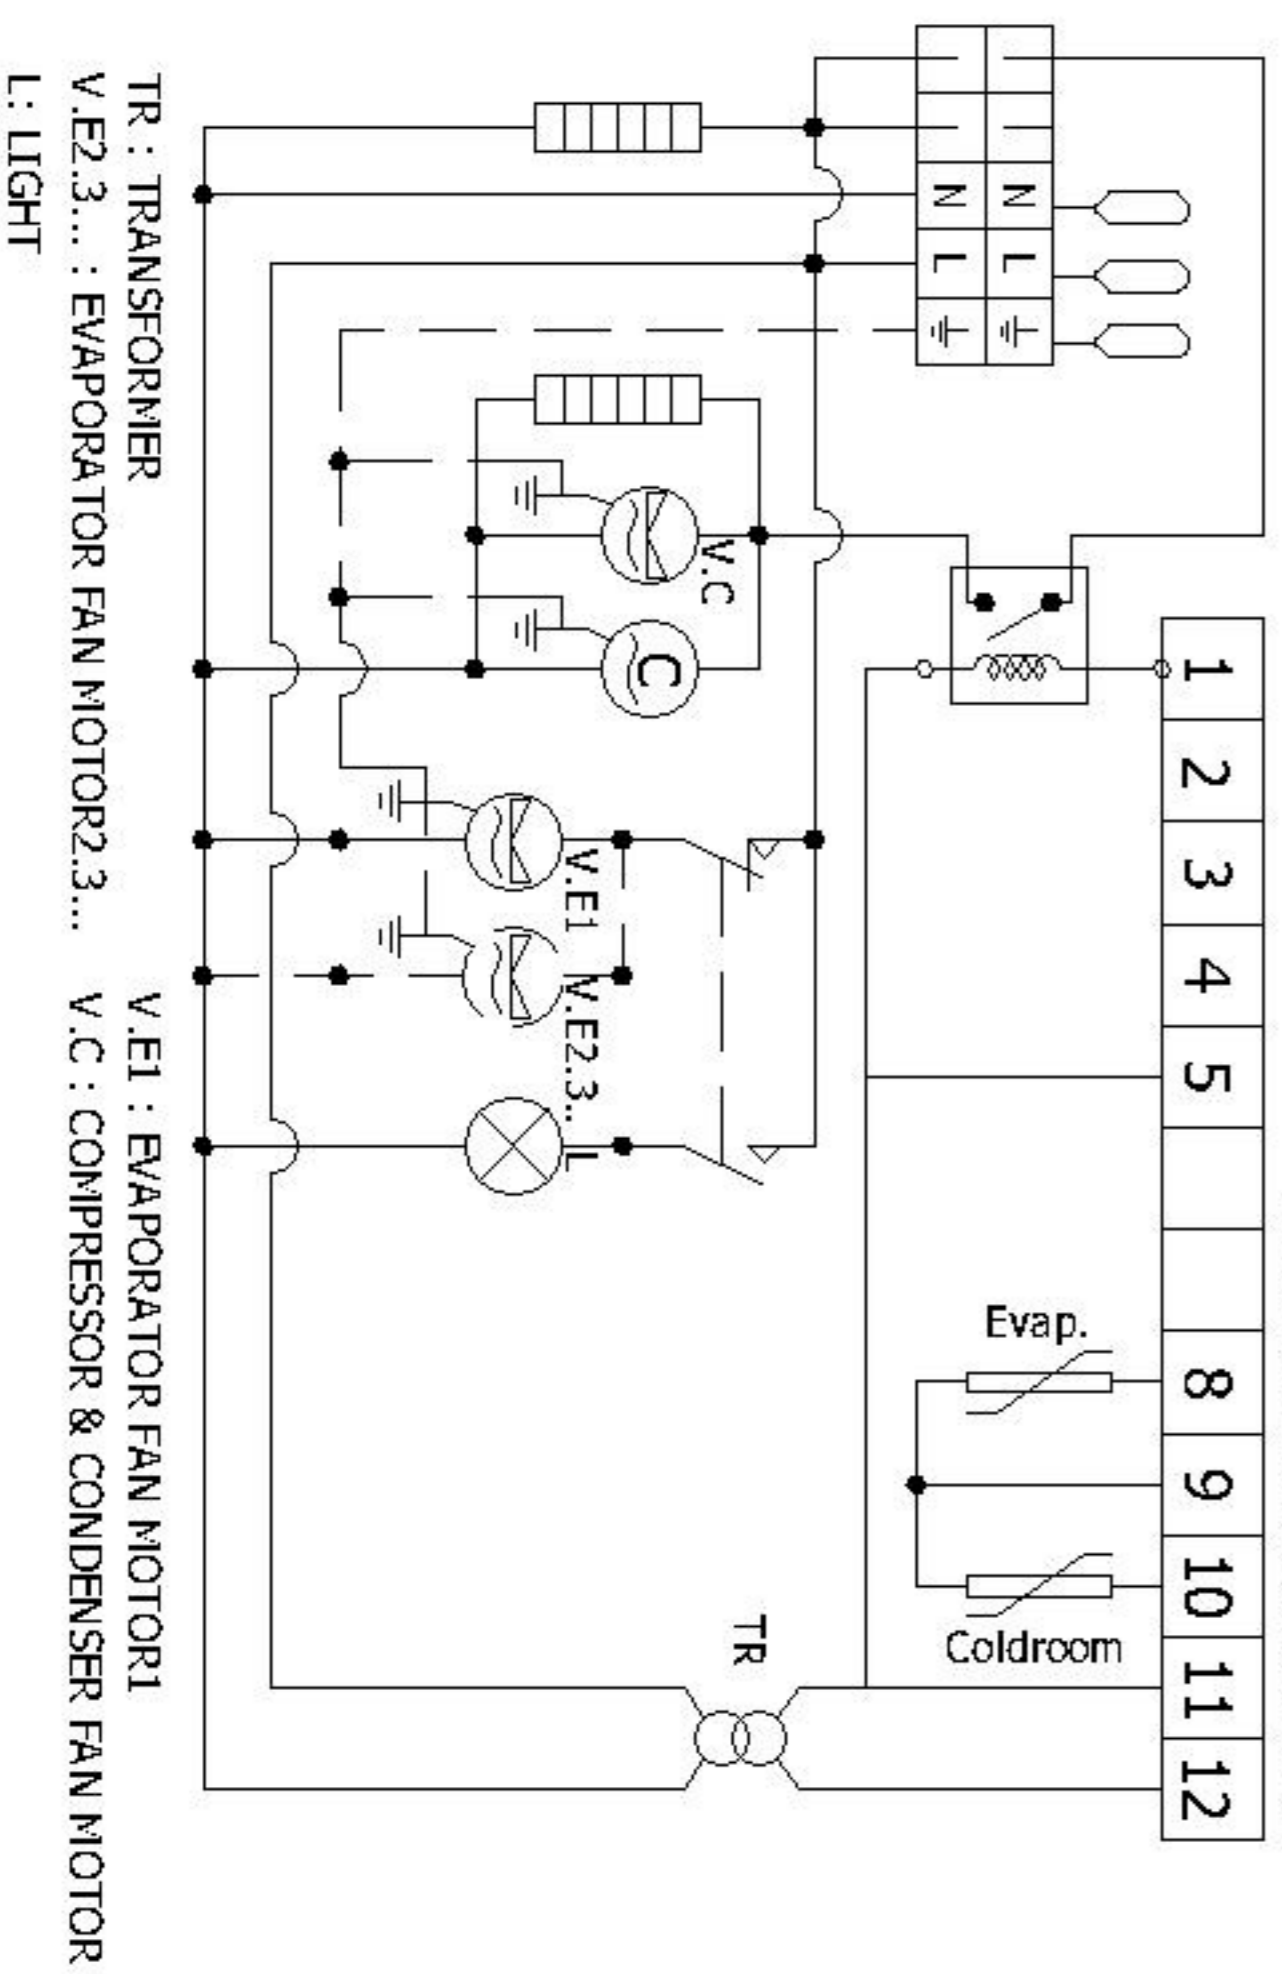

# CIRCUIT DIAGRAM

MODEL: CFD-RR/2RR/3RR

SF-102  
DIGITAL TEMPERATURE CONTROLLER

C:\FD\Diagram (Wiring) \*CFD-xRR.dwg (C.10.2006)