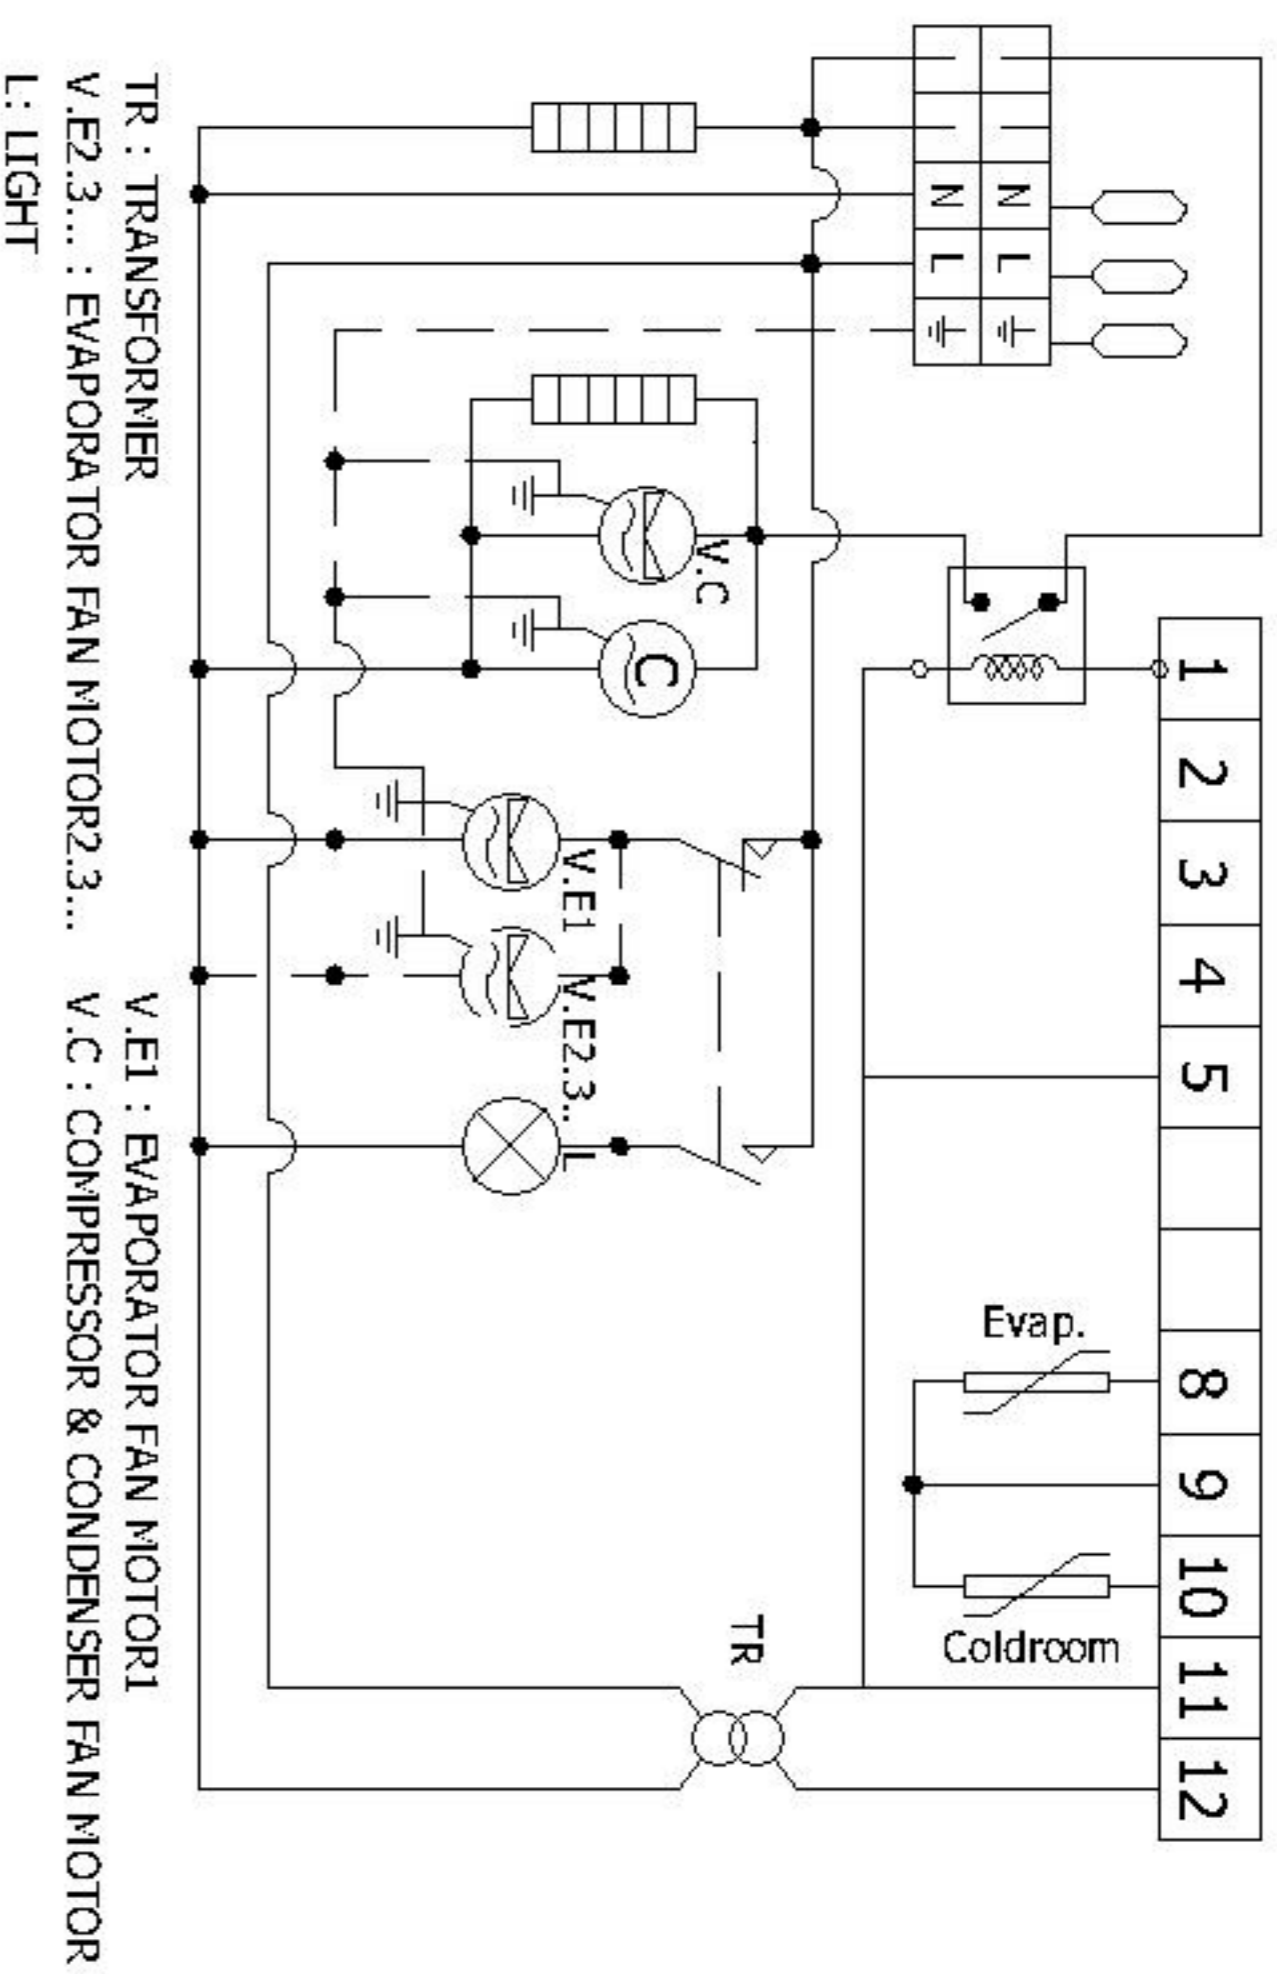

# CIRCUIT DIAGRAM

MODEL: CFD-RR/2RR/3RR

SF-102  
DIGITAL TEMPERATURE CONTROLLER

C:\FD\Diagram (Wiring) \*CFD-xRR.dwg (C.10.2006)